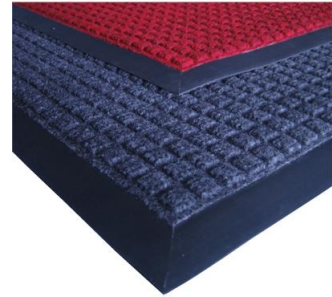

Item Code: SM376

Other sizes and colours to special order.
Cut lengths to order.

All recommendations and information contained in this specification sheet are to the best of our knowledge correct. Since conditions of service are beyond our control, users must satisfy themselves that the products are suitable for the intended use. No warranty is given or implied in respect of information or recommendations or that any use of products will infringe rights belonging to other parties. In any event or occurrence our liability is limited to the invoice value of our goods delivered to you. We reserve the right to change product design and properties without notice.

Stock Roll Sizes	Weight	Specifications	Values
[m x m x mm]	[kg/M2]	[compound]	[typical]
0.61m x 0.91m		Colour:	Blue / Red / Charcoal
0.91m x 1.52m		Compound:	N/A
1.22m x 1.83m		Hardness [Shore A]:	N/A
1.22m x 2.44m		Density [SG]:	N/A
		Tensile Strength: [MPA]	N/A
		Elongation [min]:	N/A
		Abrasion Resistance [mm³]	N/A
		Minimum Temperture	N/A
		Maximum Temperture	N/A

metro seal a division of Accrasystem Limited

Units 28 & 30, Purdeys Way, Purdeys Industrial Estate, Rochford, Essex SS4 1ND UK

tel: 01702 548800 fax: 01702 549966 email: sales@metroseal.co.uk